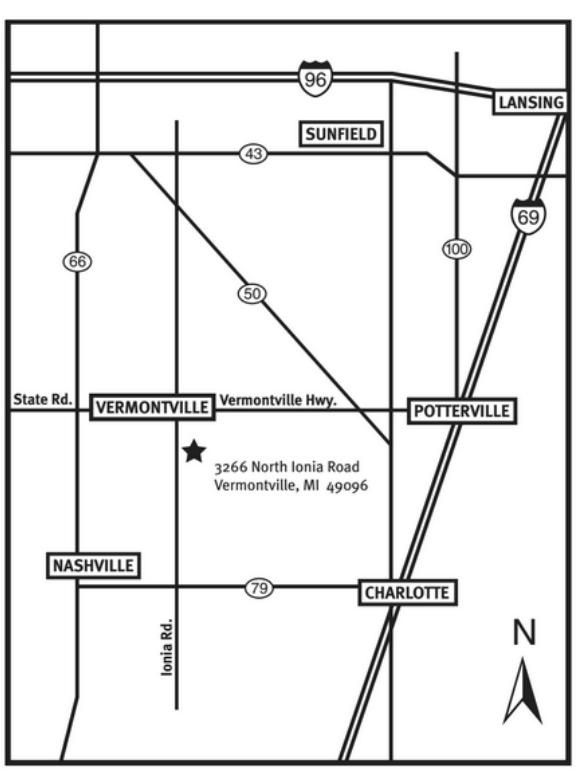

MID-MICHIGAN TRIALS CLUB

May 4th Vintage Trials

- $20 Entry
- Vintage & Modern A, B plus Pit Bike Class
- Saturday Start Time 12:00 PM

May 5th Championship Trials

Sunday Start Time 11:00 AM

Championship Trials Event

- Entry Fee: Adults $25, Youth $5 Spectators FREE
- All attendees must sign a liability waver.
- All attendees under 18 must have waiver signed by a parent or legal guardian.
- All Competitors MUST have a current AMA membership card.
- All Competitors under 18 must have a waiver signed by both parents or legal guardians.

AI art by stable diffusion, the free version obviously

Contact:

Bryan Bondeson (616) 318-7977

Kristi Bondeson (616) 723-2574

Mont Annis (574) 386-4061 Long distance tolls may apply

Camping with hook ups:
$25-$35 a night elec/sewer