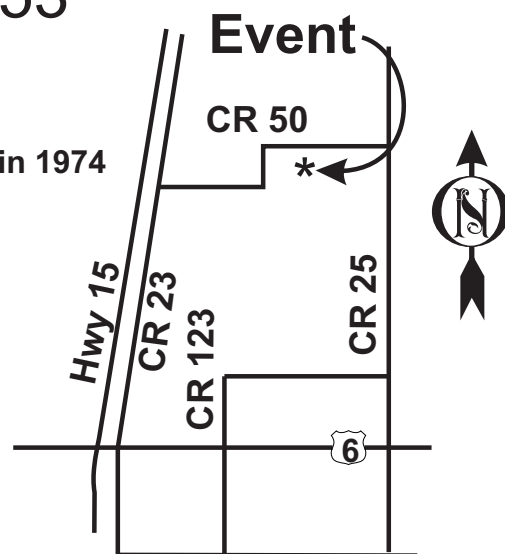

MICHIANA MOTO TRIALS

Historic MT. WAWASEE SKI LODGE

July 20 & 21, 2024

18646 CR. 50, New Paris, IN 46550

41.469145, -85.821015

*Indiana's first ski lodge built in 1962 - Vacant since 1990

* Highest point in northern, IN. 1,056 ft. * M.O.T.A. event was here in 1974

Take Indiana Hwy 6 west 41 miles from I-69 or east 1.6 miles from Hwy. 15 go North 1.3 miles on county road 25 East .5 mile west on CR 50.

Phone: Ernie (574) 596-5346
or Mark (574) 536-4729

Entry Fee: Adults \$25, Youth \$5 Spectators FREE