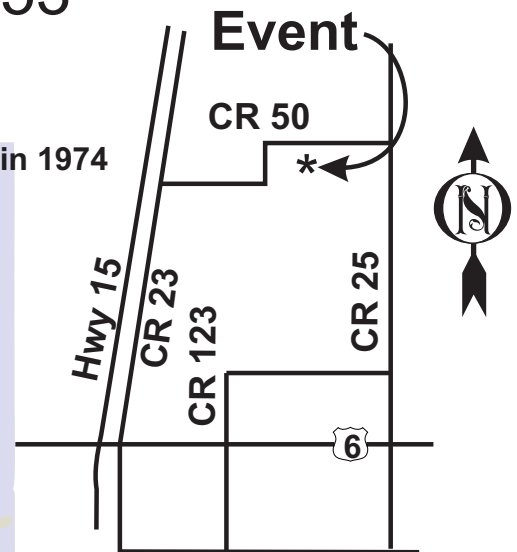

MICHIANA MOTO TRIALS

Historic MT. WAWASEE SKI LODGE

July 15 & 16, 2023

18646 CR. 50, New Paris, IN 46550
41.469145, -85.821015

*Indiana's first ski lodge built in 1962 - Vacant since 1990

* Highest point in northern, IN. 1,056 ft. * M.O.T.A. event was here in 1974

Start Times

Sign up:	Sat. 10:00	Sun 9:00
Youth Trial:	Sat. 11:00	Sun 10:00
Riders Meeting:	Sat. 11:45	Sun 10:45
Adult Trials:	Sat. 12:00	Sun 11:00

NEW RIDERS

Come try out the friendliest motorsport around. We have experienced riders to help guide you. Just ask at the sign up table. Our beginner class is a great way to get started. Check out the HANDBOOK at www.motatrials.com to get a head start

WOODS RIDERS

Curious about TRIALS Give it a try on a machine you already have in our "run what ya brung" beginner class.

Entry Fee: Adults $25, Youth $5 Spectators FREE

All attendees must sign a liability waver.

All attendees under 18 must have waiver signed by a parent or legal guardian.

All Competitors MUST have a current AMA membership card.

All Competitors under 18 must have a waiver signed by both parents or legal guardians.

Take Indiana Hwy 6 west 41 miles from I-69 or east 1.6 miles from Hwy. 15 go North 1.3 miles on county road 25 East .5 mile west on CR 50.

Phone: Ernie (574) 596-5346
or Mark (574) 536-4729

FREE Camping Available Friday and Saturday Night (NO Hookups, Portable Johns available.)

Event shirts available <https://www.storefrontier.com/i-stand>