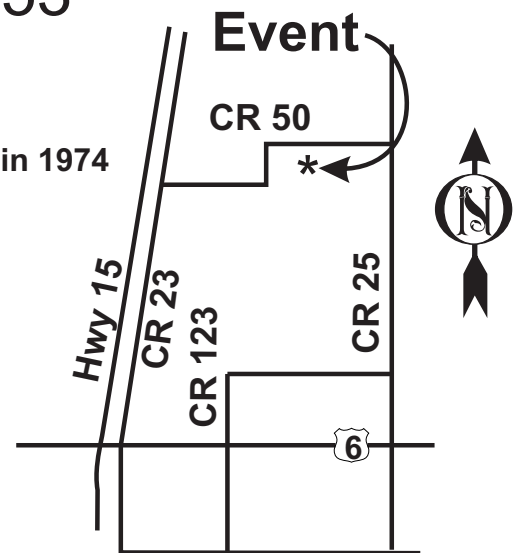

MICHIANA MOTO TRIALS

Historic MT. WAWASEE SKI LODGE

May 21 & 22, 2022

18646 CR. 50, New Paris, IN 46550
41.469145, -85.821015

*Indiana's first ski lodge built in 1962 - Vacant since 1990

* Highest point in northern, IN. 1,056 ft. * M.O.T.A. event was here in 1974

WOODS RIDERS

Curious about TRIALS Give it a try on a machine you already have in our "run what ya brung" beginner class.

Take Indiana Hwy 6 west 41 miles from I-69 or east 1.6 miles from Hwy. 15 go North 1.3 miles on county road 25 East .5 mile west on CR 50.