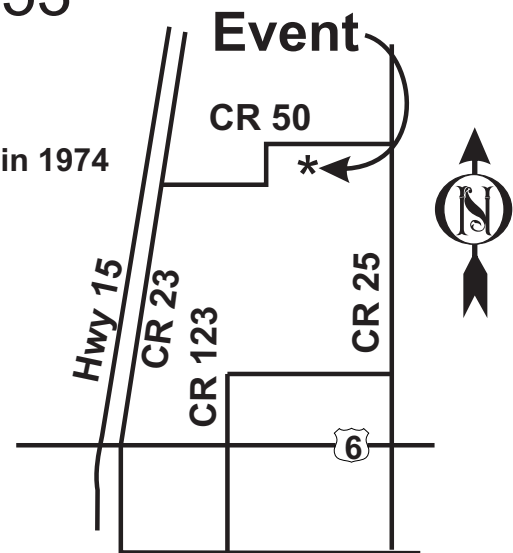

### May 22 & 23, 2021

18646 CR. 50, New Paris, IN 46550  
41.469145, -85.821015

\*Indiana's first ski lodge built in 1962 - Vacant since 1990

\* Highest point in northern, IN. 1,056 ft. \* M.O.T.A. event was here in 1974